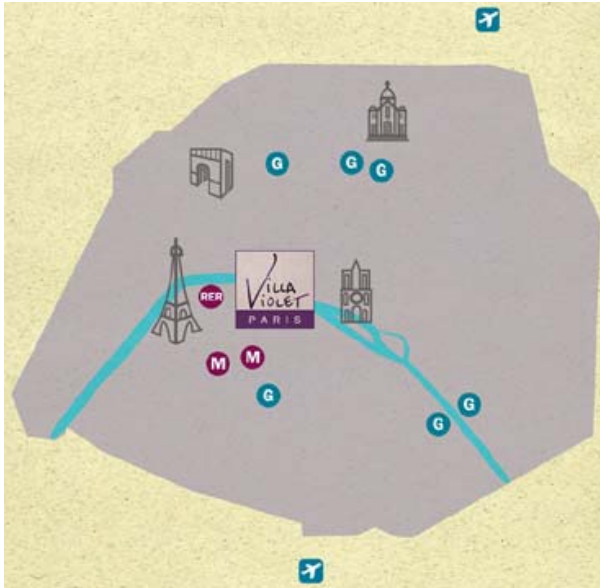

115, rue Saint Dominique, 75007 Paris - Téléphone +33 (0)1 45 79 28 72

Airport Roissy Charles de Gaulle

Take the RER B Direction Saint Rémy les Chevreuses
Change at St Michel
Take RER C direction Versailles or Pontoise
Get off at Pont de l'Alma

Saint Lazare Train Station

Take line 12 direction Maire d'Issy
Change at Concorde
Take line 8 direction Balard
Get off at Ecole Militaire

Gare du Nord

Take RER B direction St Rémy les Chevreuses
Change at Saint Michel
Take RER C direction Versailles
Get off at Pont de l'Alma

RER Pont de l'Alma

Take Avenue Bosquet away from the Seine
Turn left on rue St Dominique

Metro Invalides

Take rue St Dominique in the direction of the Eiffel Tower

Metro Ecole Militaire

Take rue Cler in the direction of Eglise St Pierre du Gros Caillou

Take the metro line 14 direction St Lazare
Change at the Madeleine
Take the metro line 8 direction Balard
Get off at Ecole Militaire

Orly Airport

Take RER B direction Roissy Charles de Gaulle
Change at St Michel
Take RER C direction Versailles or Pointoise
Get off at Pont de l'Alma